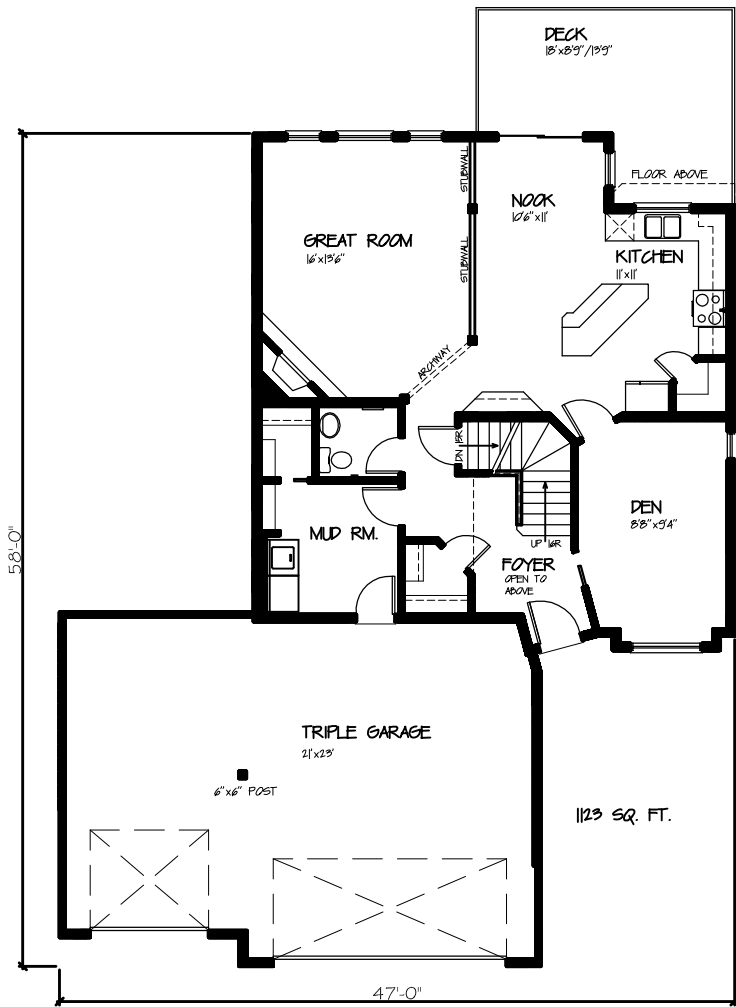

## THE EVERSTONE

10619 - 155 AVE

2408 SQ. FT.

JANUARY 2016

CUSTOM HOMES SINCE 1978