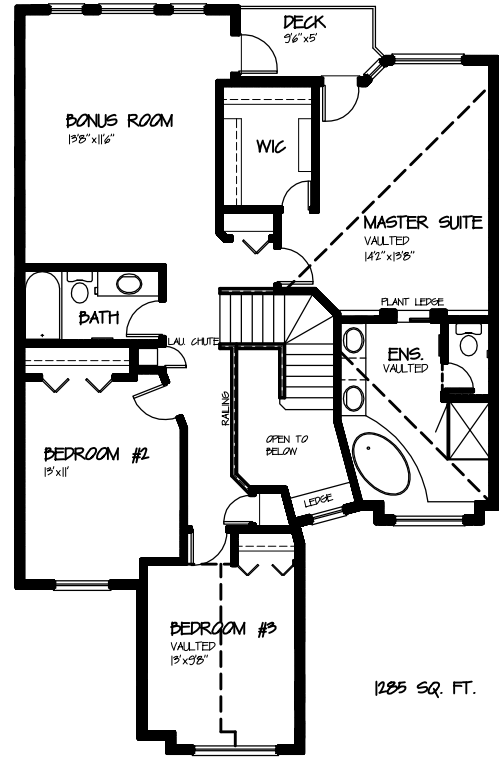

## THE EVERSTONE

10619 - 155 AVE

2408 SQ. FT.

JANUARY 2016

CUSTOM HOMES SINCE 1978