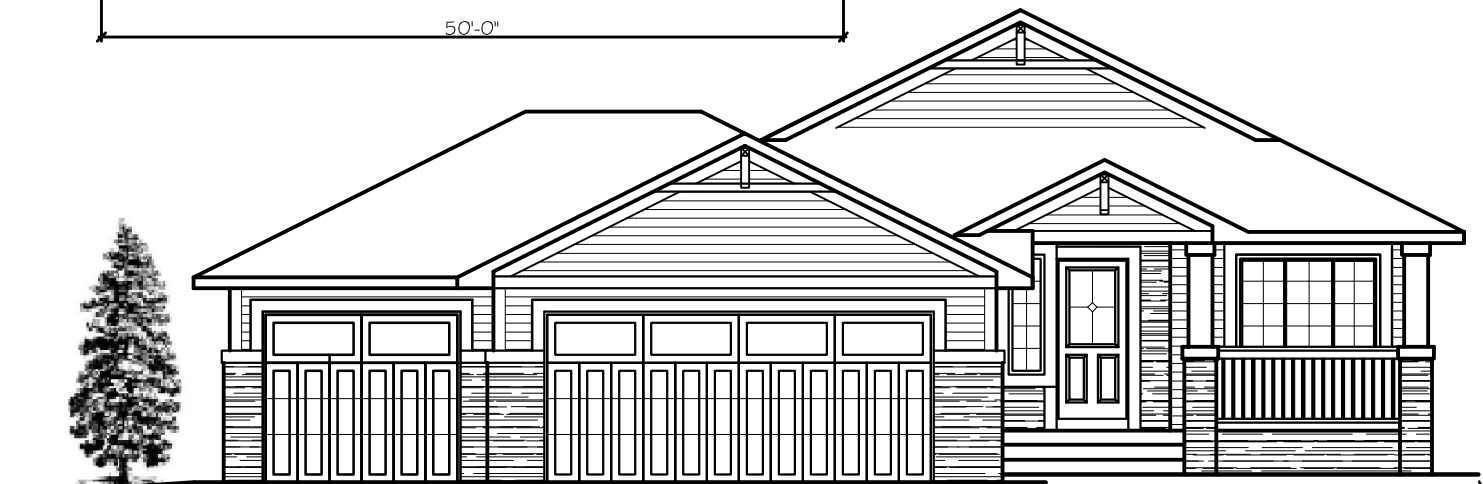

Loreck Homes

MASTER BUILDER

110 SPEARGRASS CRESCENT
AURORA II
1452 SQ. FT.

NOV 2014

CUSTOM HOMES SINCE 1978