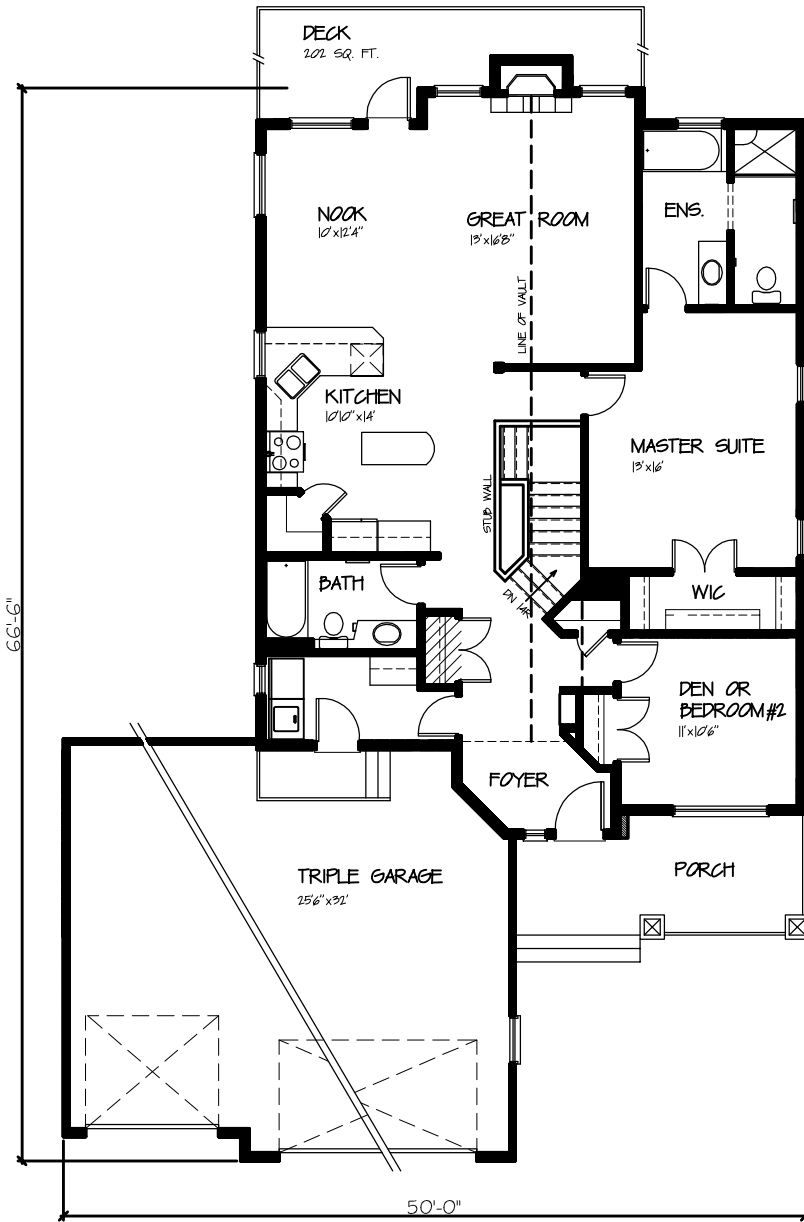

Loreck Homes

MASTER BUILDER

110 SPEARGRASS CRESCENT
AURORA II
1452 SQ. FT.

NOV 2014

CUSTOM HOMES SINCE 1978