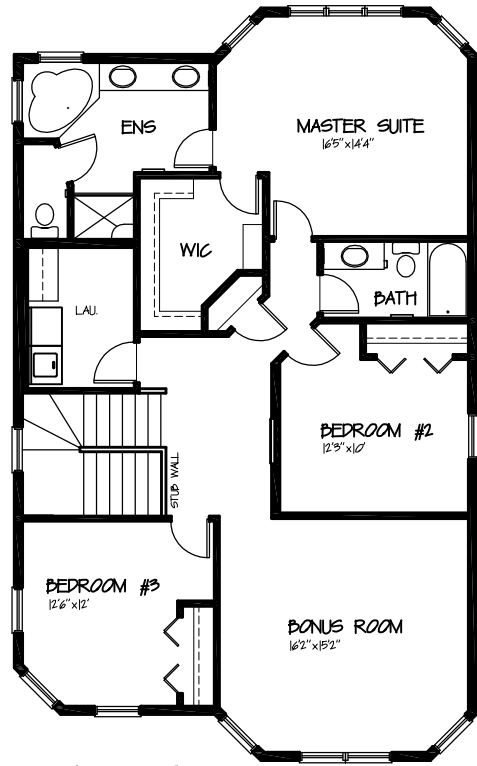

Loreck Homes

MASTER BUILDER

173 KINGSBRIDGE WAY
BRITANIA II
2239 SQ. FT.

JULY 2014

CUSTOM HOMES SINCE 1978