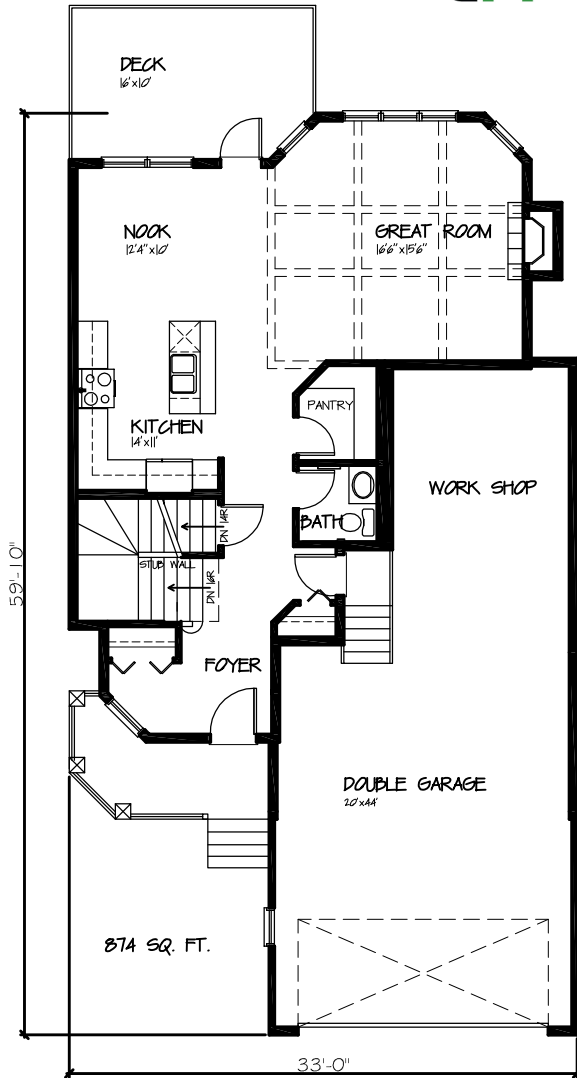

Loreck Homes

MASTER BUILDER

173 KINGSBRIDGE WAY
BRITANIA II
2239 SQ. FT.

JULY 2014

CUSTOM HOMES SINCE 1978