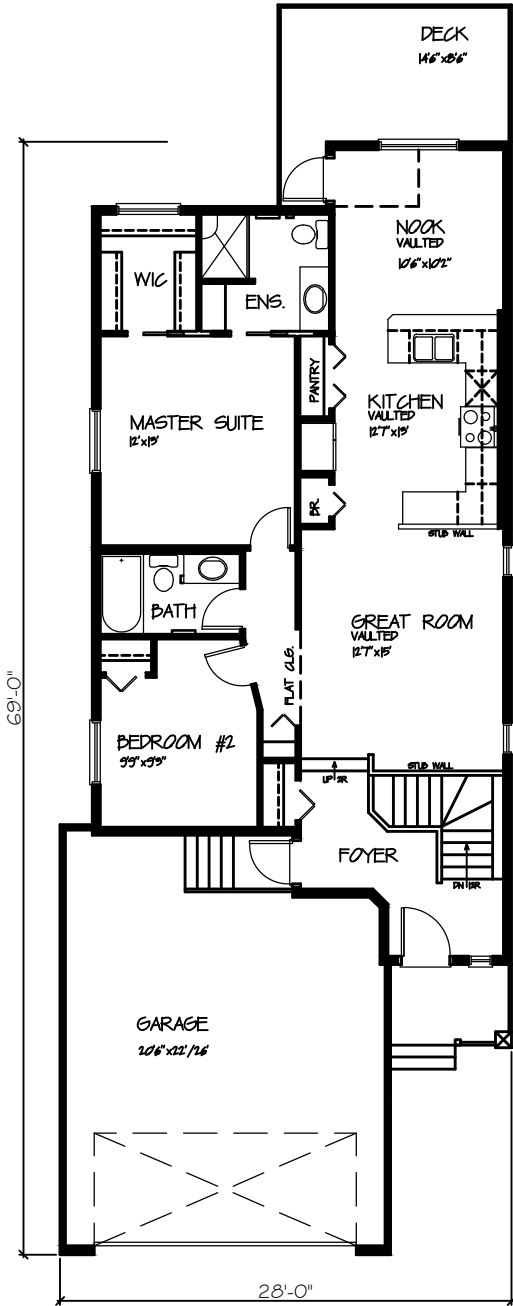

Loreck Homes
MASTER BUILDER

192 WILDROSE CRESCENT

THE HAVEN
1135 SQ. FT.