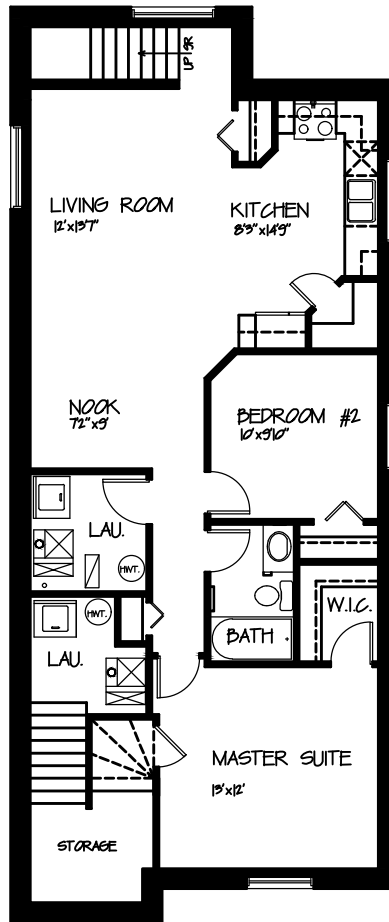

Loreck Homes

MASTER BUILDER

BELLMONT

1184 SQ. FT. MAIN
886 SQ. FT. SUITE

3 BEDROOM MAIN FLOOR
4 PIECE ENSUITE
KITCHEN CORNER PANTRY
BASEMENT LAUNDRY

2 BEDROOM BASEMENT SUITE
PRIVATE ENTRANCE
SEPERATE LAUNDRY & FURNACE

ELEVATION IS ARTIST'S CONCEPT ONLY
ACTUAL HOME MAY VARY

MARCH 2017

CUSTOM HOMES SINCE 1978