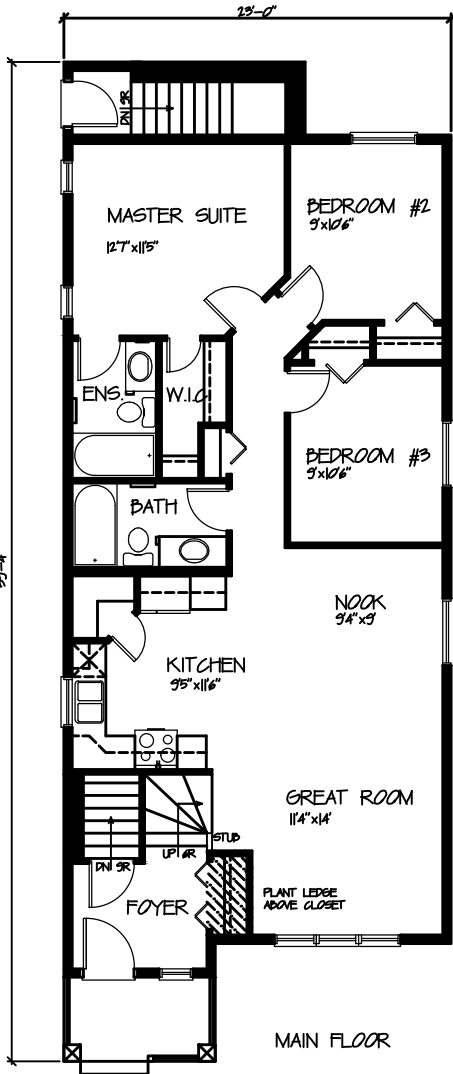

Loreck Homes

MASTER BUILDER

BELLMONT

1184 SQ. FT. MAIN
886 SQ. FT. SUITE

3 BEDROOM MAIN FLOOR
4 PIECE ENSUITE
KITCHEN CORNER PANTRY
BASEMENT LAUNDRY

2 BEDROOM BASEMENT SUITE
PRIVATE ENTRANCE
SEPERATE LAUNDRY & FURNACE

ELEVATION IS ARTIST'S CONCEPT ONLY
ACTUAL HOME MAY VARY

MARCH 2017

CUSTOM HOMES SINCE 1978