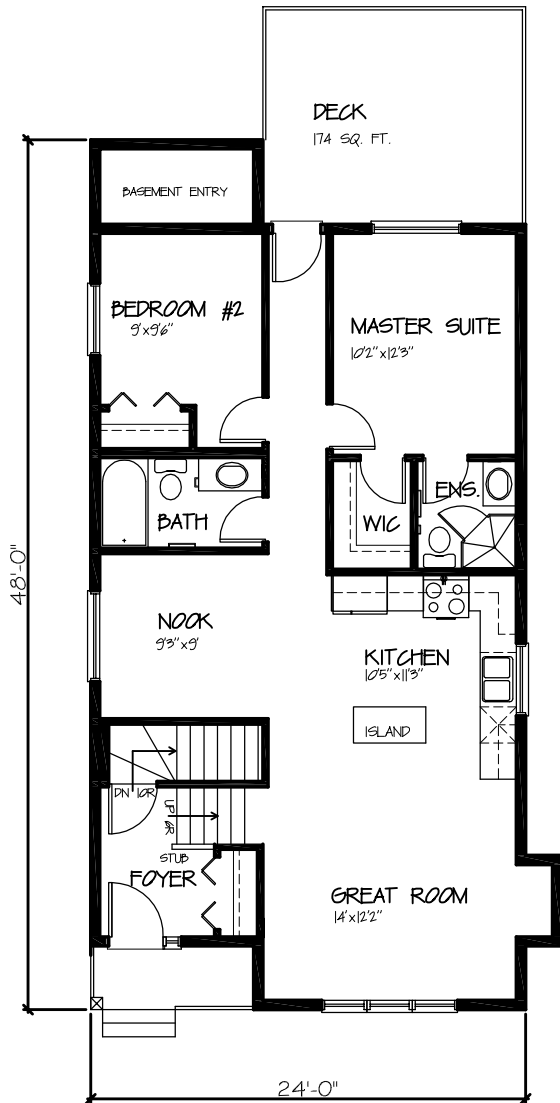

Loreck Homes
MASTER BUILDER

THE BAXTER
1009 SQ. FT.
9712 - 113 AVE

DECEMBER 2016

CUSTOM HOMES SINCE 1978