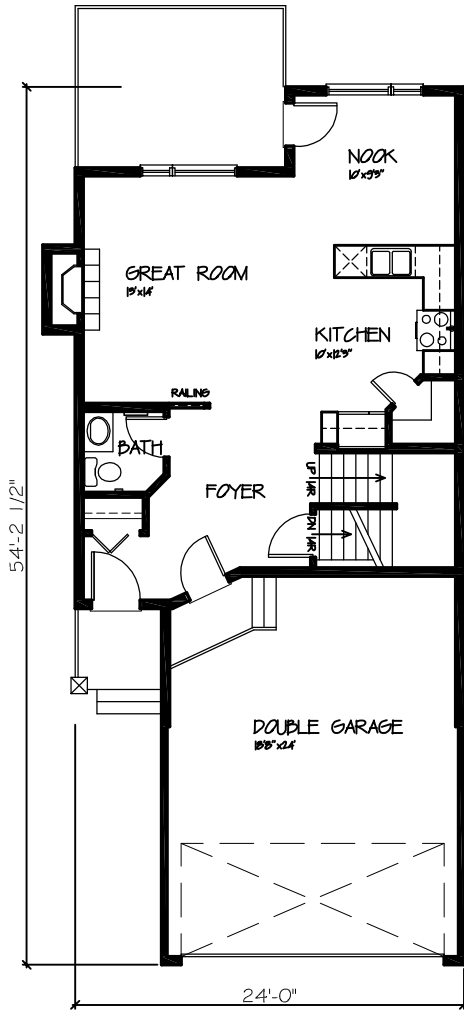

Loreck Homes

MASTER BUILDER

COLORADO
'COLONIAL' ELEVATION
1424 SQ. FT.

DECEMBER 2016

CUSTOM HOMES SINCE 1978