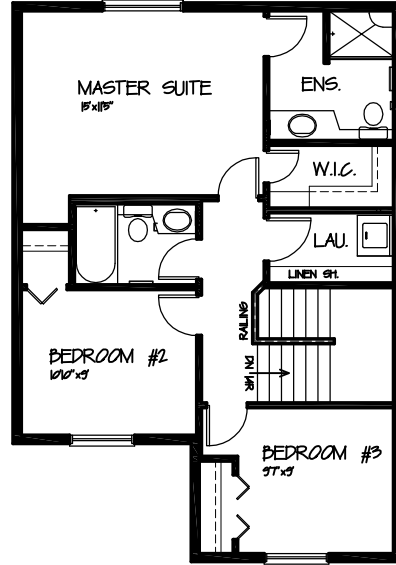

Loreck Homes

MASTER BUILDER

COLORADO
'COLONIAL' ELEVATION
1424 SQ. FT.

DECEMBER 2016

CUSTOM HOMES SINCE 1978