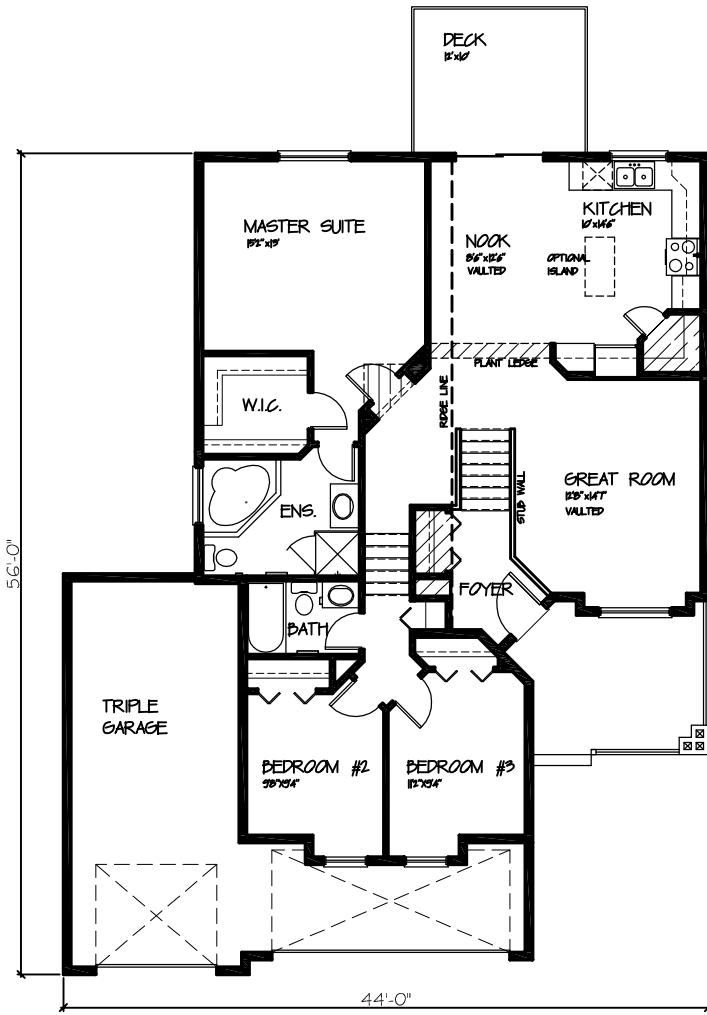

## DAKOTA II

1415 SQ. FT.

ARTS & CRAFTS ELEVATION

AUGUST 26, 2011

CUSTOM HOMES SINCE 1978