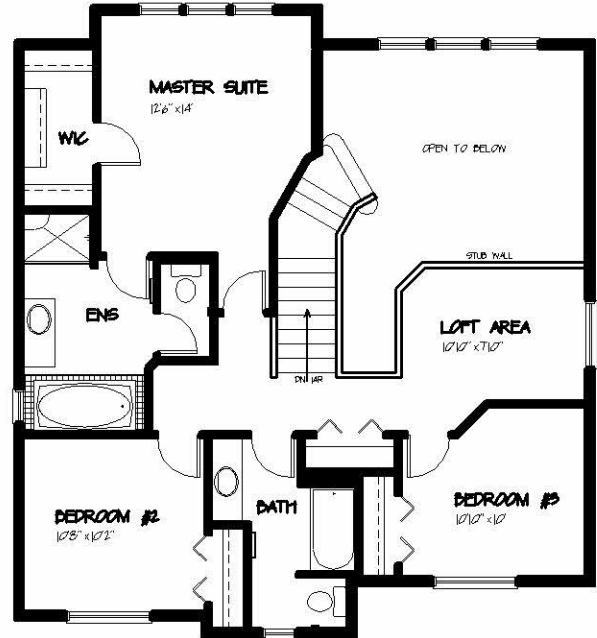

LORECK HOMES

SINCE 1978

MASTER BUILDER

THE WYATT 1884 SQ. FT.

FEATURES:
OPEN MAIN FLOOR
LARGE KITCHEN WITH
WALK IN PANTRY
TWO STOREY GREAT ROOM
MAIN FLOOR DEN
3 ROOMY BEDROOMS
UPPER LOFT AREA

ELEVATION IS ARTIST'S CONCEPT ONLY
ACTUAL HOME MAY VARY

DUE TO ONGOING RESEARCH, LORECK HOMES
RESERVES THE RIGHT TO CHANGE SPECIFICATIONS,
FLOOR PLANS OR ELEVATIONS WITHOUT NOTICE.