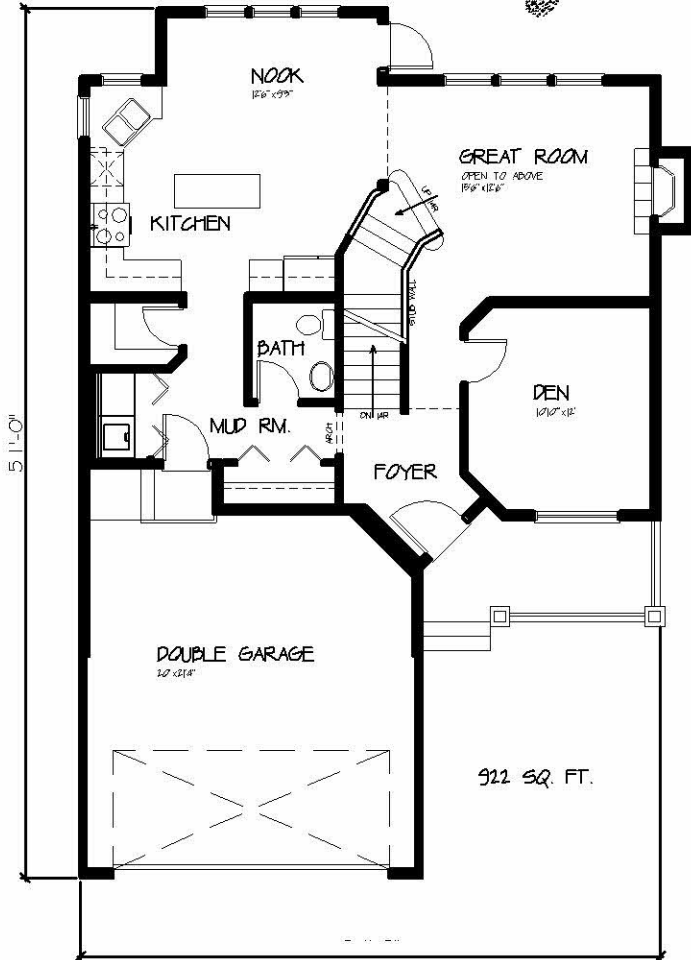

LORECK HOMES

SINCE 1978

MASTER BUILDER

THE WYATT 1884 SQ. FT.

FEATURES:
OPEN MAIN FLOOR
LARGE KITCHEN WITH
WALK IN PANTRY
TWO STOREY GREAT ROOM
MAIN FLOOR DEN
3 ROOMY BEDROOMS
UPPER LOFT AREA

ELEVATION IS ARTIST'S CONCEPT ONLY
ACTUAL HOME MAY VARY