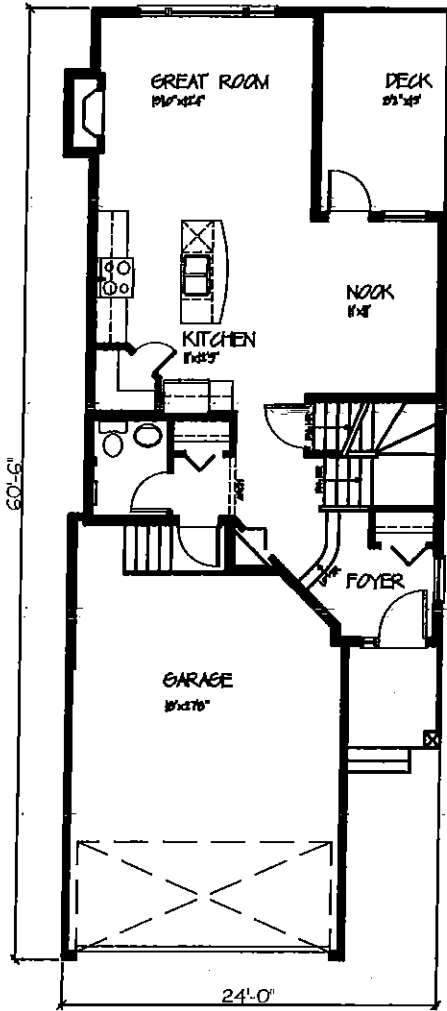

Loreck Homes

MASTER BUILDER

790 SQ. FT.

816 SQ. FT.

148 WILDROSE GREEN

THE DAWN
1556 SQ. FT.