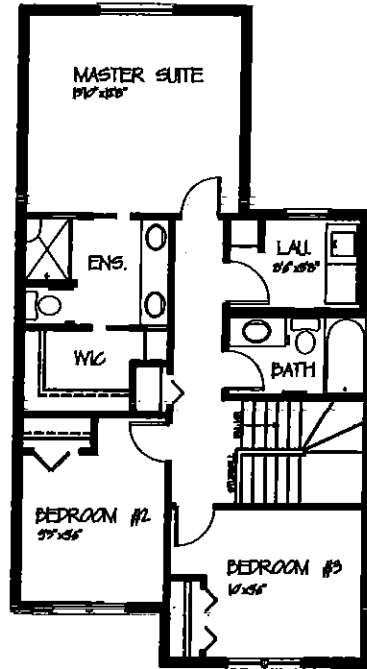

Loreck Homes

MASTER BUILDER

790 SQ. FT.

816 SQ. FT.

148 WILDROSE GREEN

THE DAWN
1556 SQ. FT.